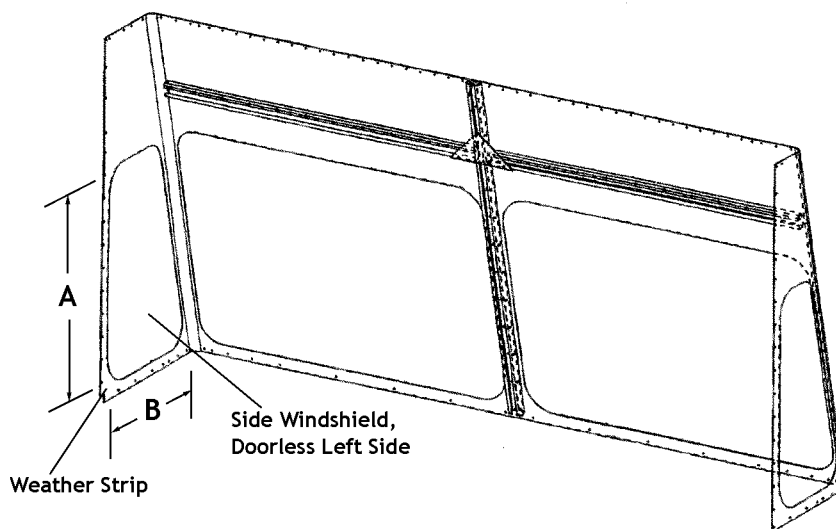

Side Windshield - Doorless Left Side (DLS)

Make	Model	Year	Glass Size Height Height (A) x Width (B)	Glass Part#	Weatherstrip Length	Weatherstrip Part#
Chevrolet	Kurbmaster & Route Star	1979-1997	72" H* 28" x 17.31"	1110156**	x 81.68"	44004210
			80" H* 28" x 17.33"	1110157**	x 83"	44004211
			84" H* 28" x 17.72"	1110165**	x 84"	44004215
Ford	Kurbmaster & Route Star	1979-1997	72" H* 28" x 19.43"	1110166**	x 84.88"	44004220
			80" H* 28" x 19.62"	1110167**	x 86.31"	44004219
			84" H* 28" x 19.93"	1110195**	x 87.72"	44004222

*See page 4 for guidelines to measure your truck's height.

**Beginning in 1998, the size of the left side windshield glass for Doorless Left Side (DLS) trucks was converted to be the same size as the right side windshield. See previous page for side windshield part numbers from 1998 forward.