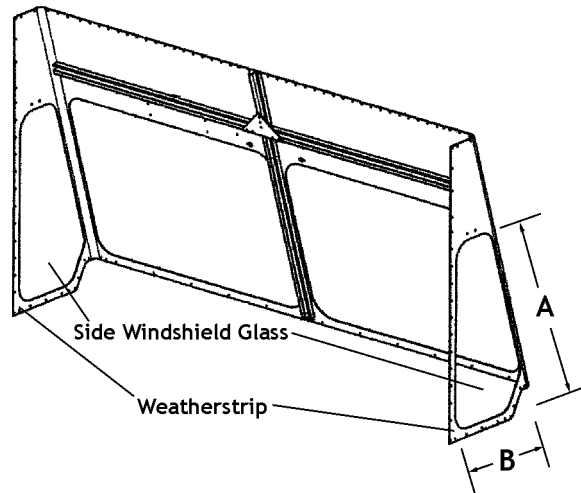

*See page 4 for guidelines to measure your truck's width.

NOTE: Glass for door windows can be found in the catalog section entitled, Door Hardware.

Continued on next page.

Make	Model	Year	Glass Size Height x Width (B)	Height (A) x	Glass Part#	Weatherstrip Length	Weatherstrip Part#
Freightliner & Workhorse (USPS Only)	Route Star	2001-current	88" W*	30.88" x 40.62"	45800091	x 140"	44004258
GMC (UPS Only)	P540	1984-1986	86" W*	27.06" x 40.87"	1111636	x 134.70"	44004223
Navistar (UPS Only)	P800, P1000, & P1200	1982-current	92" W*	26.88" x 43.32"	1110079	x 141"	44004206

*See page 4 for guidelines to measure your truck's width.

NOTE: Glass for door windows can be found in the catalog section entitled, Door Hardware.

Side Windshield

Make	Model	Year	Glass Size Height Height (A) x Width (B)	Glass Part#	Weatherstrip Length	Weatherstrip Part#
All	Route Mate	1989-current	72" H* 28" x 13.187"	1110057**	x 73.62"	44004205
Chevrolet	Kurbmaster & Route Star	1970-1997	72" H* 28" x 13.187"	1110057**	x 73.62"	44004205
			80" H* 28" x 13.406"	1110055**	x 74.75"	44004201
			84" H* 28" x 13.594"	1110070**	x 75.75"	44004208
Chevrolet	Route Star	1998-current	72" H* 32.44" x 13.77"	45800077**	x 82"	44004257
			80" H* 32.44" x 13.91"	45800076**	x 83.40"	44004255
			84" H* 32.44" x 13.97"	45800075**	x 83.94"	44004256
Ford	Kurbmaster & Route Star	1970-1997	72" H* 28" x 15.25"	1110162**	x 76.59"	44004212
			80" H* 28" x 15.562"	1110163**	x 78.06"	44004213
			84" H* 28" x 15.812"	1110164**	x 79.46"	44004214
Ford	Route Star	1998-current	72" H* 32.44" x 16.02"	45800072**	x 83.44"	44004252
			80" H* 32.44" x 16.14"	45800073**	x 85"	44004253
			84" H* 32.44" x 16.21"	45800074**	x 85.61"	44004254
Freightliner	Route Star	1998-current	80" H* 32.44" x 18.09"	45800067**	x 90.06"	44004247
			84" H* 32.44 x 18.07	45800068**	x 90.57	44004248