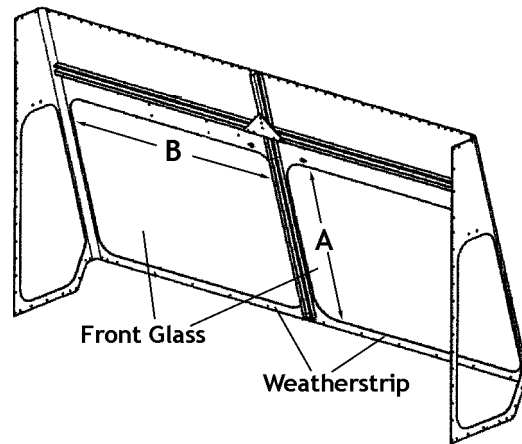

2004 Parts & Accessories Catalog

Windshield Section

Front Windshield, Side Windshield,
Weatherstrip, Filler Bead

Front Windshield

Make	Model	Year	Glass Size Height x Width (B)	Glass Part#	Weatherstrip Length	Weatherstrip Part#
All	Kurbmaster, Route Mate, P32 & P400	1970-current	78" W* 30.375" x 35.625"	1110056	x 129.88"	44004203
			78" W* 30.375" x 35.625"	1110215 (w/tint)	x 129.88"	44004203
All	Kurbmaster & Route Star	1970-1997	82" W* 30.375" x 37.625"	1110082	x 133.88"	44004209
			82" W* 30.375" x 37.625"	1110229 (w/tint)	x 133.88"	44004209
			86" W* 30.375" x 39.625"	1110058	x 137.88"	44004204
			86" W* 30.375" x 39.625"	1110224 (w/tint)	x 137.88"	44004204
			93" W* 30.375" x 43.125"	1110059	x 145"	44004207
			93" W* 30.375" x 43.125"	1110226 (w/tint)	x 145"	44004207
All	P70	1970-1997	93" W* 30.375" x 43.125"	1110059	x 145"	44004207
All	Route Star	1998-current	82" W* 30.375" x 37.94"	45800071	x 134.5"	44004249
			86" W* 30.375" x 39.94"	45800070	x 138.51"	44004250
			93" W* 30.375" x 43.44"	45800069	x 145.63"	44004251

*See page 4 for guidelines to measure your truck's width.

NOTE: Glass for door windows can be found in the catalog section entitled, Door Hardware.

Continued on next page.

Make	Model	Year	Glass Size Height x Width (B)	Height (A) x	Glass Part#	Weatherstrip Length	Weatherstrip Part#
Freightliner & Workhorse (USPS Only)	Route Star	2001-current	88" W*	30.88" x 40.62"	45800091	x 140"	44004258
GMC (UPS Only)	P540	1984-1986	86" W*	27.06" x 40.87"	1111636	x 134.70"	44004223
Navistar (UPS Only)	P800, P1000, & P1200	1982-current	92" W*	26.88" x 43.32"	1110079	x 141"	44004206