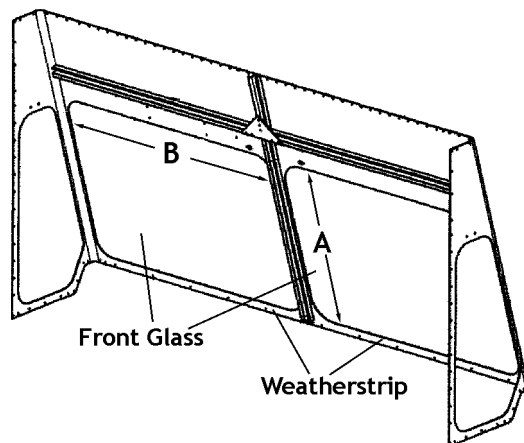

2004 Parts & Accessories Catalog

Windshield Section

Front Windshield, Side Windshield,
Weatherstrip, Filler Bead

Front Windshield

Make	Model	Year	Glass Size Height x Width (B)	Glass Part#	Weatherstrip Length	Weatherstrip Part#
All	Kurbmaster, Route Mate, P32 & P400	1970-current	78" W* 30.375" x 35.625"	1110056	x 129.88"	44004203
			78" W* 30.375" x 35.625"	1110215 (w/tint)	x 129.88"	44004203
All	Kurbmaster & Route Star	1970-1997	82" W* 30.375" x 37.625"	1110082	x 133.88"	44004209
			82" W* 30.375" x 37.625"	1110229 (w/tint)	x 133.88"	44004209
			86" W* 30.375" x 39.625"	1110058	x 137.88"	44004204
			86" W* 30.375" x 39.625"	1110224 (w/tint)	x 137.88"	44004204
			93" W* 30.375" x 43.125"	1110059	x 145"	44004207
			93" W* 30.375" x 43.125"	1110226 (w/tint)	x 145"	44004207
All	P70	1970-1997	93" W* 30.375" x 43.125"	1110059	x 145"	44004207
All	Route Star	1998-current	82" W* 30.375" x 37.94"	45800071	x 134.5"	44004249
			86" W* 30.375" x 39.94"	45800070	x 138.51"	44004250
			93" W* 30.375" x 43.44"	45800069	x 145.63"	44004251

*See page 4 for guidelines to measure your truck's width.

NOTE: Glass for door windows can be found in the catalog section entitled, Door Hardware.

Continued on next page.

Make	Model	Year	Glass Size Height x Width (B)	Height (A) x	Glass Part#	Weatherstrip Length	Weatherstrip Part#
Freightliner & Workhorse (USPS Only)	Route Star	2001-current	88" W*	30.88" x 40.62"	45800091	x 140"	44004258
GMC (UPS Only)	P540	1984-1986	86" W*	27.06" x 40.87"	1111636	x 134.70"	44004223
Navistar (UPS Only)	P800, P1000, & P1200	1982-current	92" W*	26.88" x 43.32"	1110079	x 141"	44004206