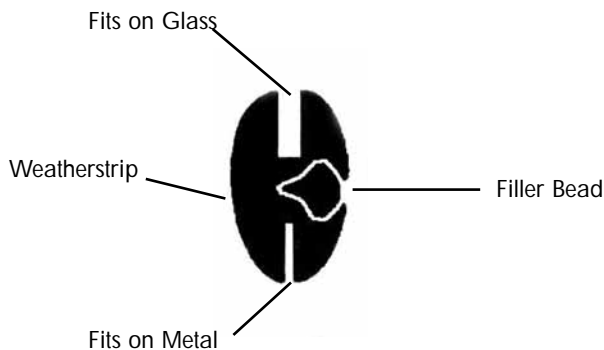

Filler Bead

003399400

Weatherstrip Filler Bead

Sold in 14 ft. sections

For all makes, models and years

NOTE: Glass for door windows can be found in the catalog section entitled, Door Hardware.