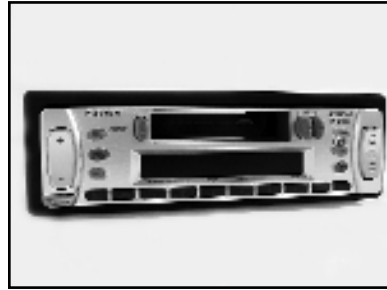

Radios & Antennas

46025538